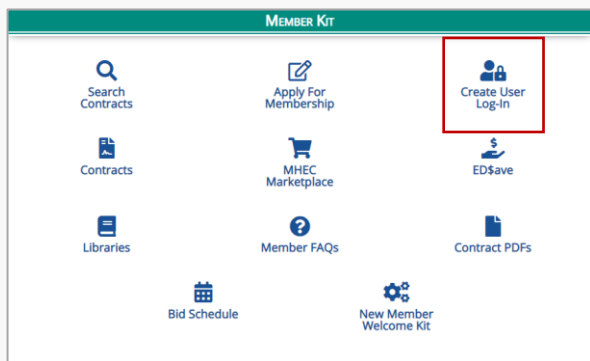

<https://www.mhec.net/mhec-market-place/>

old website link image

old website location

<https://www.mhec.net>

old website link to

<https://www.mhec.net/mhec-market-place/>

Log in credentials

new website link image

log-in credentials

new website location

<https://www.mhec.net>

new website link to

[https://private.mhec.net/
nc_RegistrationManager.a
spX](https://private.mhec.net/nc_RegistrationManager.aspx)

old website link image

old website location

[https://www.mhec.net/
member-quicklinks/](https://www.mhec.net/member-quicklinks/)

old website link to

[https://private.mhec.net/
nc_RegistrationManager.a
spX](https://private.mhec.net/nc_RegistrationManager.aspx)