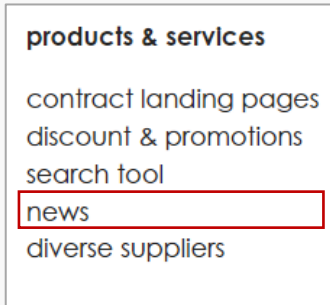

news

new website link image