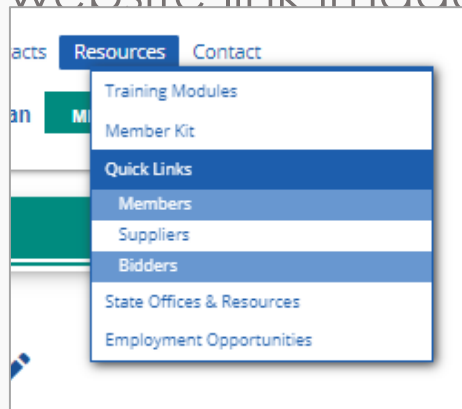

supplier quicklinks

new website location

bottom navigation menu
for public content

sell to our members

bidder registration

new website link to

<https://www.mhec.net/supplier-registration/>

old website link image

old website location

top drop-down menu

**Resources /
Quicklinks /
Bidders**

old website link to

<https://www.mhec.net/supplier-registration/>

Supplier quick links

new website link image

sell to our members

supplier toolkit

bidder registration

supplier quicklinks

new website location

bottom navigation menu
for public content

suppliers start here

supplier quicklinks

new website link to

<https://mhecdev-03.azurewebsites.net/supplier-quicklinks/>

old website link image

old website location

top drop-down menu

**Resources /
Quicklinks /
Suppliers**

old website link to

<https://mhecdev-03.azurewebsites.net/supplier-quicklinks/>