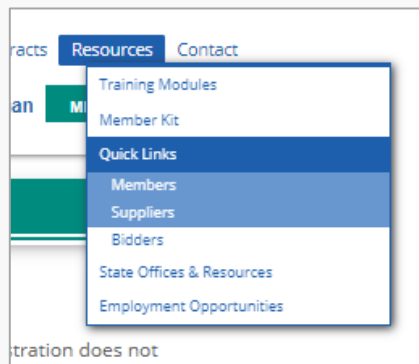

bottom navigation menu
for public content

sell to our members

start here: supplier toolkit

new website link to

<https://online.flippingbook.com/view/462924>

old website link image

old website location

<https://www.mhec.net/supplier-registration/>

**Resources /
Quick Links /
Bidders**

old website link to

<https://online.flippingbook.com/view/462924>

bidder registrations

new website link image

sell to our members

supplier toolkit

bidder registration

supplier quicklinks

new website location

bottom navigation menu
for public content

sell to our members

bidder registration

new website link to

<https://www.mhec.net/supplier-registration/>

old website link image

old website location

top drop-down menu

**Resources /
Quicklinks /
Bidders**

old website link to

<https://www.mhec.net/supplier-registration/>

Supplier quick links

new website link image

sell to our members